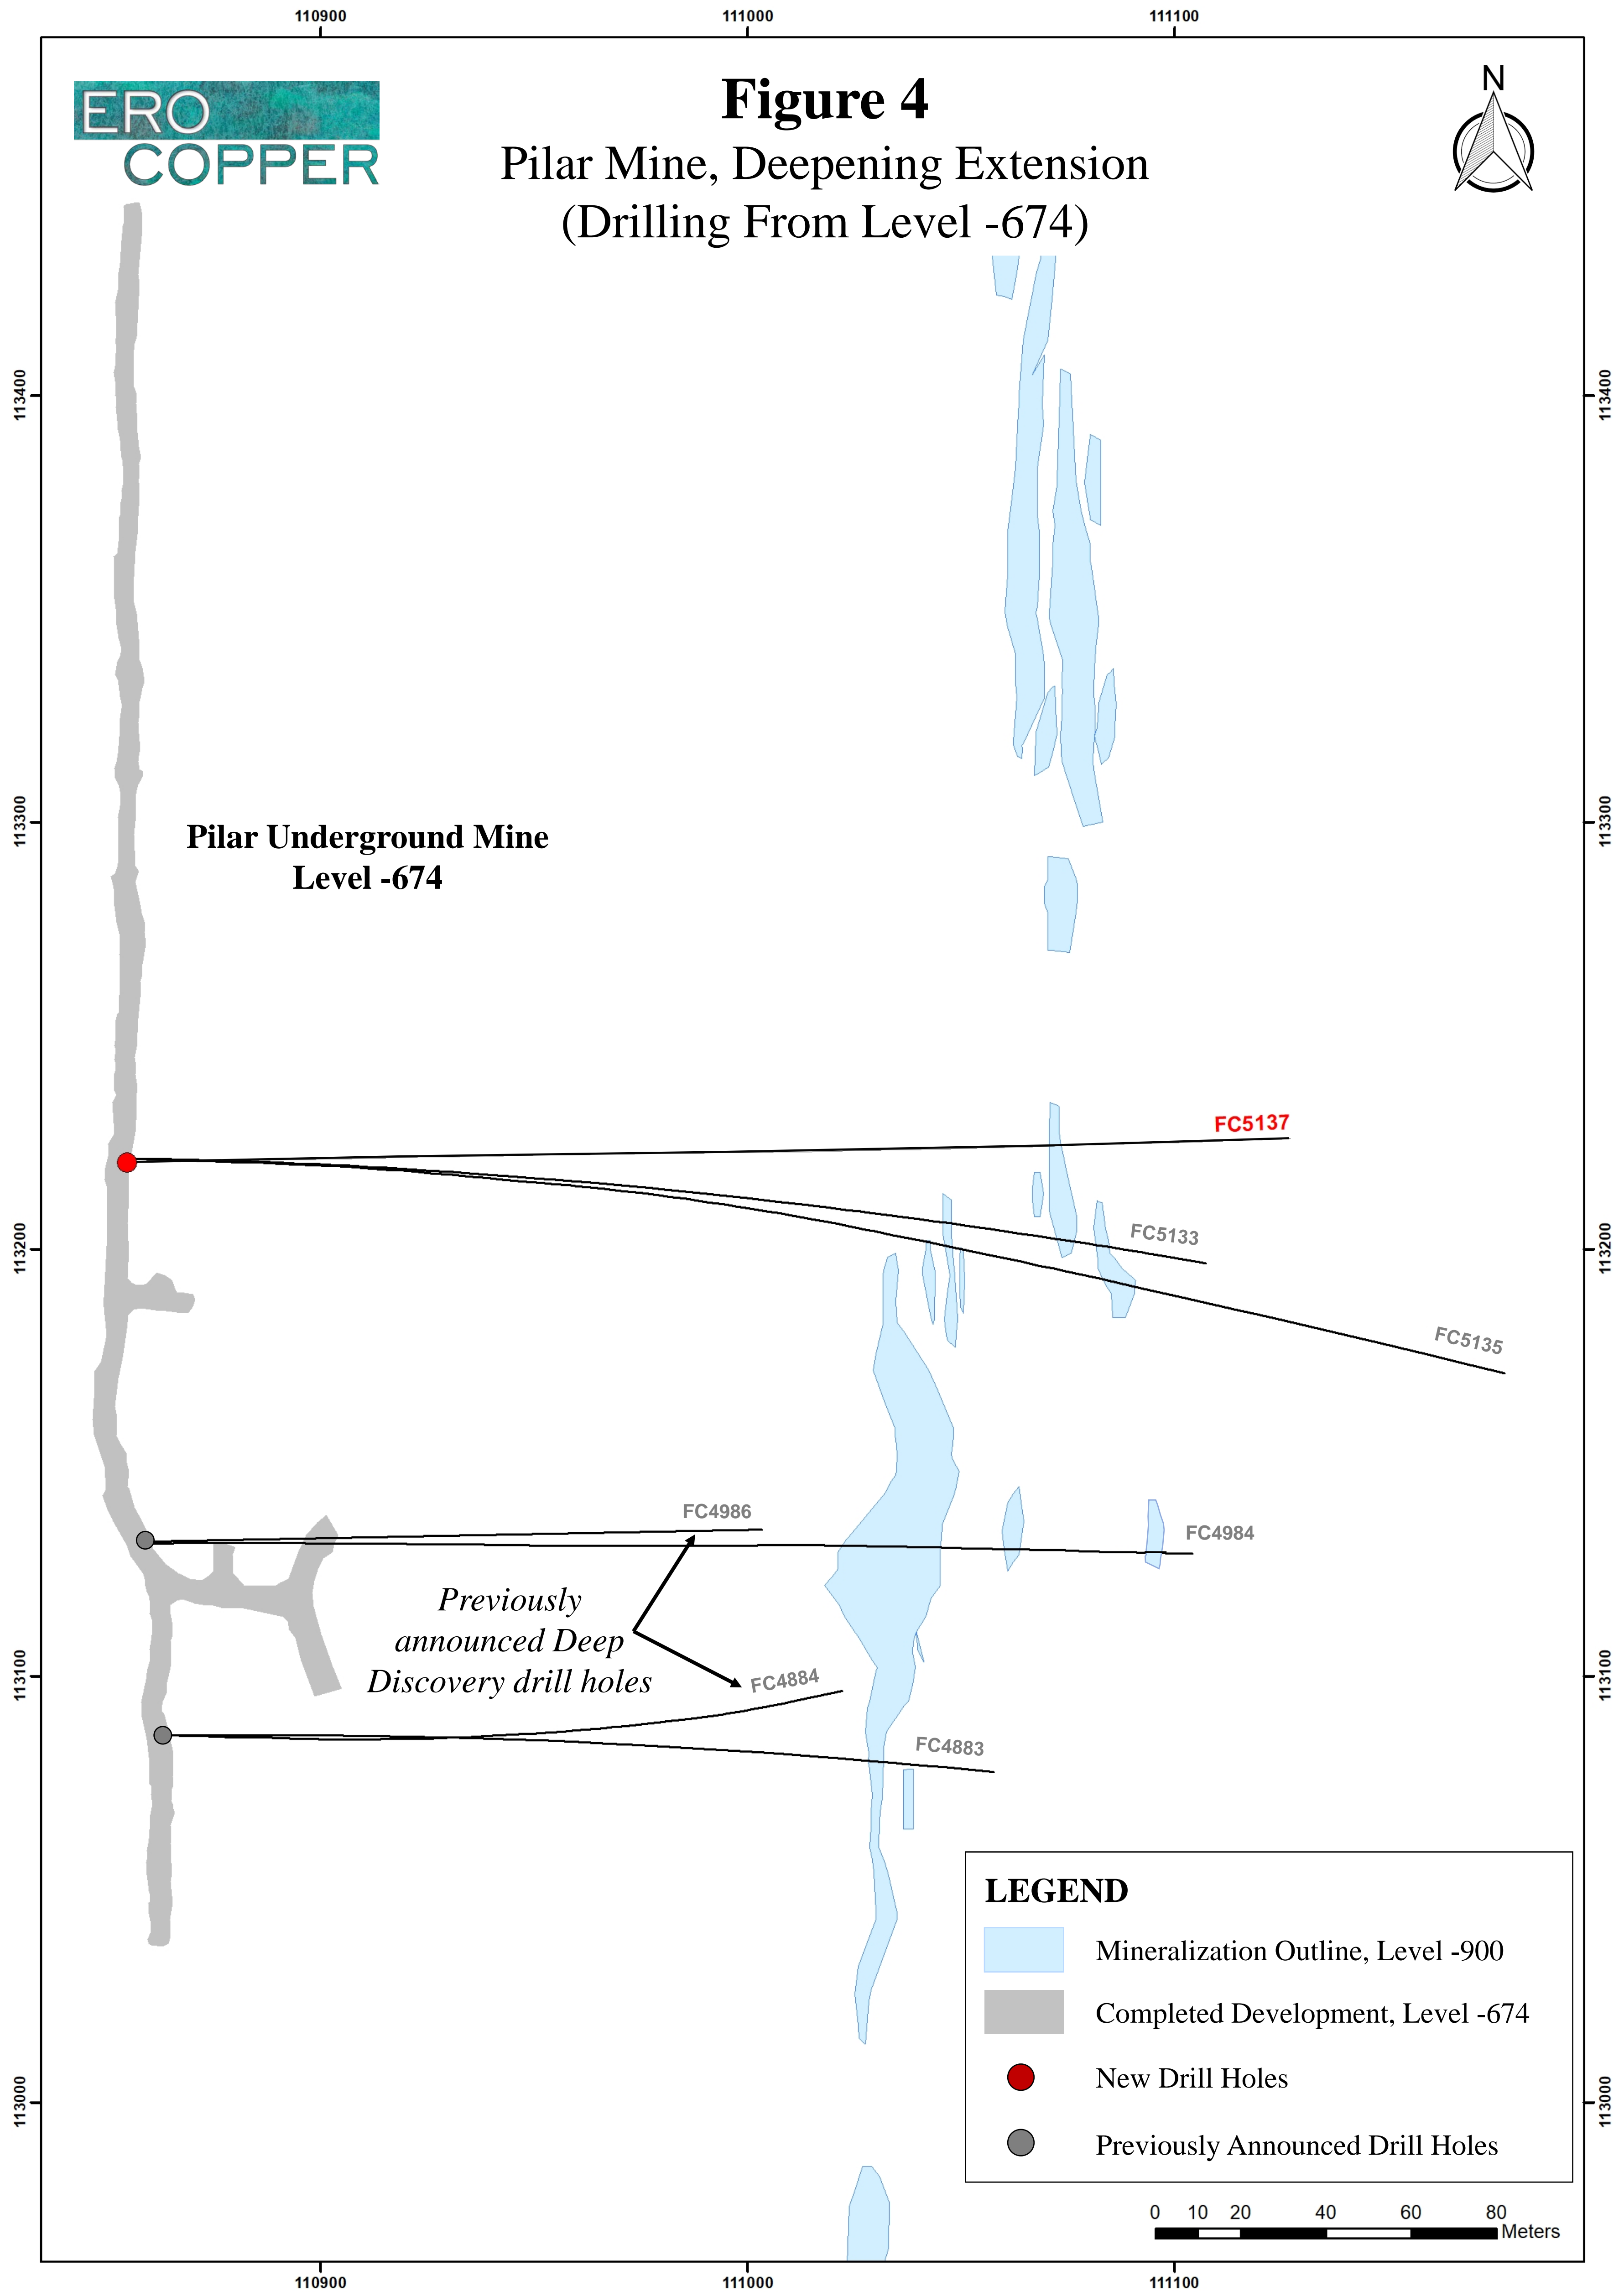

Figure 2
Vermelhos Mine, Cross-Section (New Discovery)

Figure 3
West Limb Plan View

Figure 4

Pilar Mine, Deepening Extension (Drilling From Level -674)

Figure 5

Pilar Mine, Deepening Extension (Drilling from Level -709 and Level -722)

LEGEND

-  Mineralization Outline, Level -800
-  Completed Development, Level -709 and -722
-  New Drilling