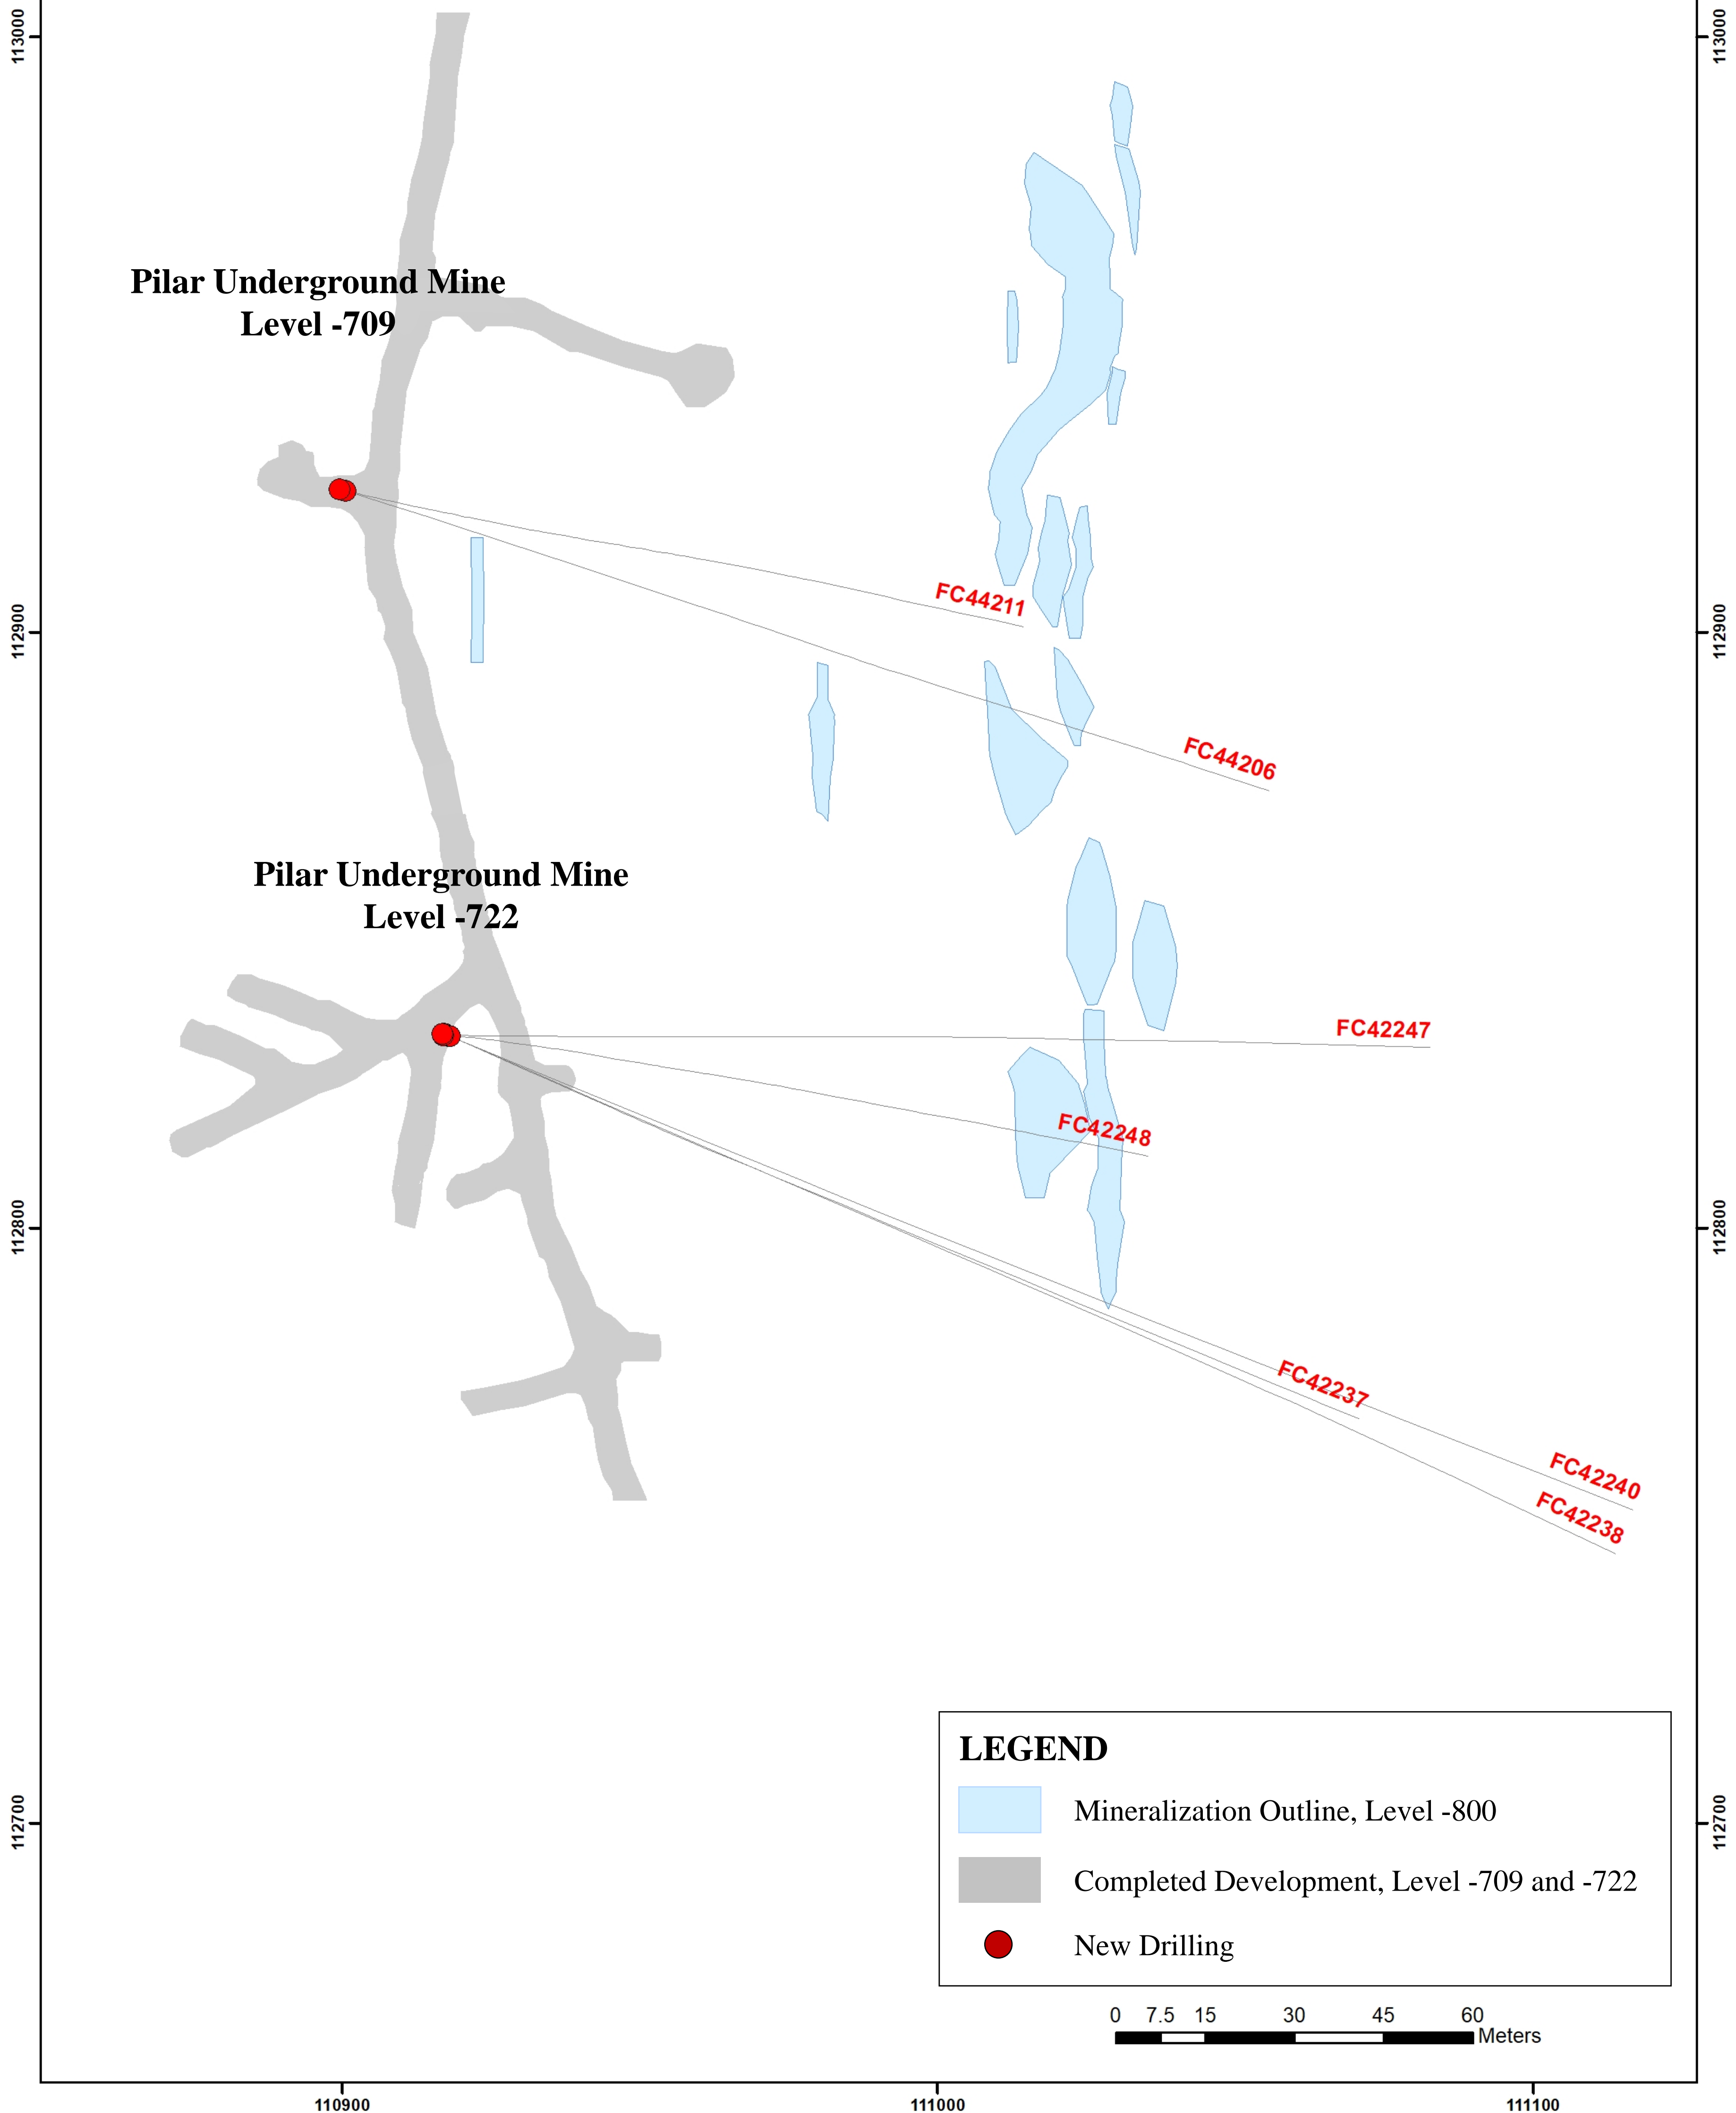

Figure 2
Vermelhos Mine, Cross-Section (New Discovery)

Figure 3
West Limb Plan View

Figure 4

Pilar Mine, Deepening Extension (Drilling From Level -674)

Figure 5

Pilar Mine, Deepening Extension (Drilling from Level -709 and Level -722)

LEGEND

-  Mineralization Outline, Level -800
-  Completed Development, Level -709 and -722
-  New Drilling