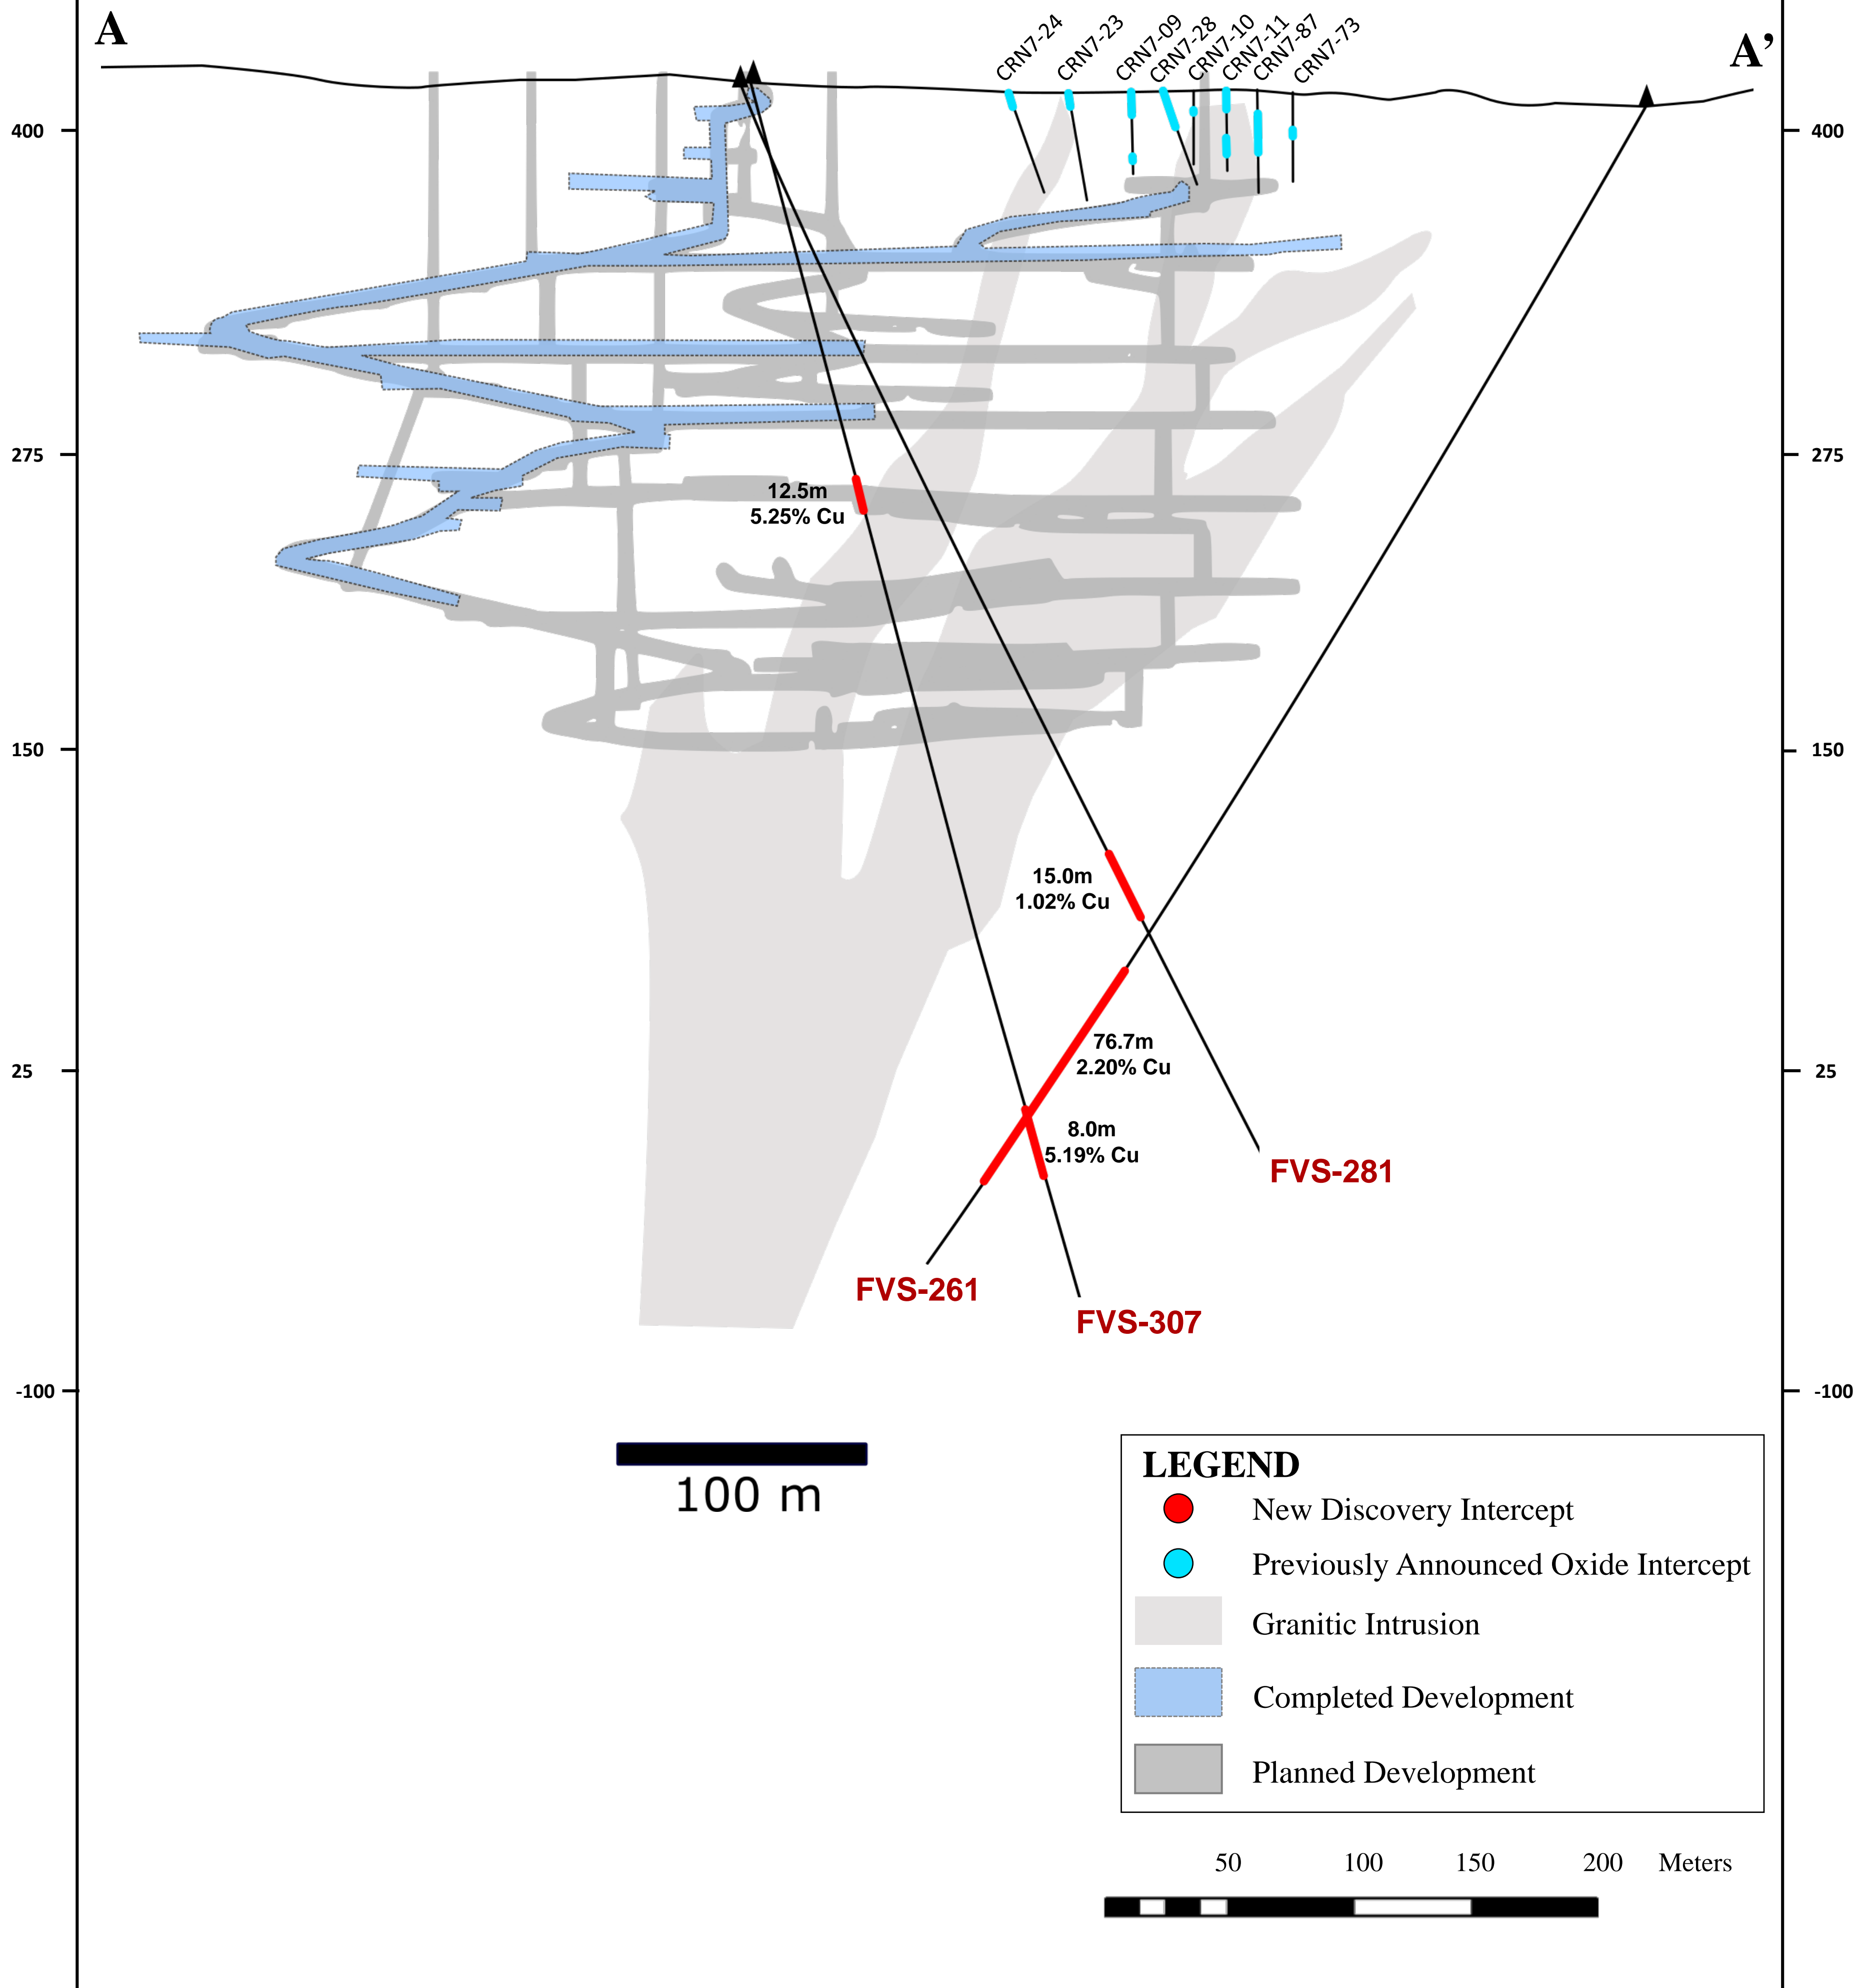

Figure 2
Vermelhos Mine, Cross-Section (New Discovery)

Figure 3
West Limb Plan View

Figure 4

Pilar Mine, Deepening Extension (Drilling From Level -674)

Figure 5

Pilar Mine, Deepening Extension (Drilling from Level -709 and Level -722)

LEGEND

-  Mineralization Outline, Level -800
-  Completed Development, Level -709 and -722
-  New Drilling